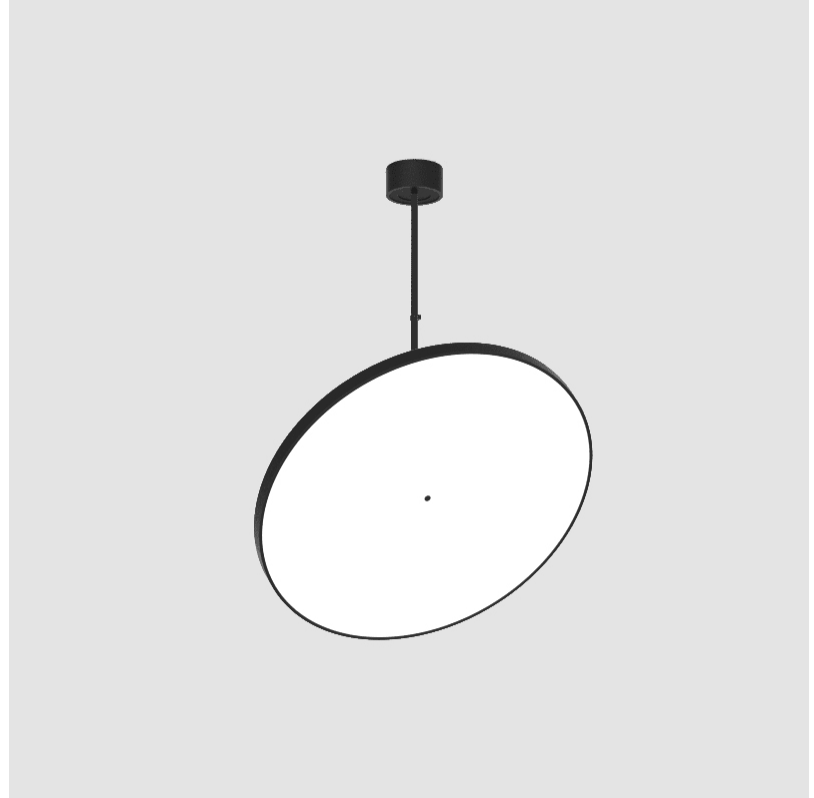

GENERAL

Series: Sign Diva Flex
Subseries: Sign Diva Flex
Brand: Prolicht
Division: Architectural
Mounting Type: Suspension
Mounting Location: Ceiling
Subcategory: Pendant

PHYSICAL

Diameter (mm): 1100
Diameter (in): 43 ⁵/₁₆
Height (mm): 870
Height (in): 34 ¹/₄
Light Distribution: Adjustable / Direct
Weight (kg): 9
Weight (lbs): 11.2
Diffuser: PMMA - Opal / Micro-Prism / Sparkling Secret / Vintage Industrial
Fixture Finish: SSR / BKV / CWI / CRY / HAB / UFT / ITA / RUA / FTG / MYG / LOD / PUS / FRO / FUP / KIA / POP / BLS / SPG / MEY / GOH / GUM / CHC / COM / ABZ / JAG / OBR / MOS / ROR
Fixture Material: Extruded Aluminum / Steel

ELECTRICAL

Lamp Type: LED (Zhaga Standard)
Input Wattage (W): 169.4
Total Output Wattage (W): 135
Dimming: Tri-Mode (Non-Dimming and Phase Dimming (120Vac only) and 0-10V Dimming)
Driver Included: Yes
Driver Location: Integrated
Driver Type: Constant Current - Universal
Driver Class: Class 2
Input Voltage (V): 120 - 277
Constant Current (MA): 600

LED

Color Temperature (°K): 2700 / 3000 / 3500 / 4000
Max. Delivered Lumen (lm): 16002 / 17172 / 19937 / 20344
Nominal Lumen (lm): 18992 / 20305 / 23575 / 24056
CRI: >90 CRI
Lamp Life (hrs): 50000

OPTICAL

Adjustability: Rotational 170°; Tilt 90°

RATINGS AND CERTIFICATIONS

Certified By: Certified for North American Standards
IP rating: IP20