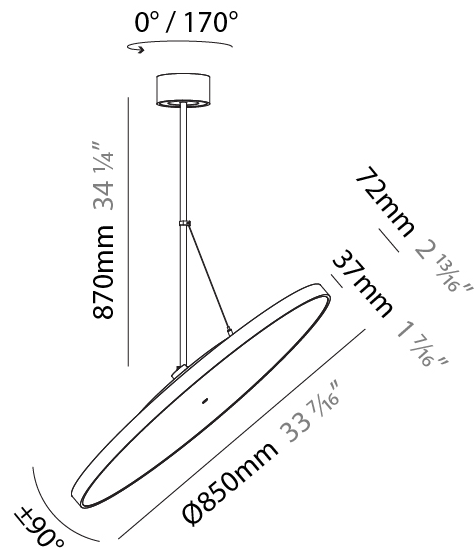

GENERAL

Series: Sign Diva Flex
Subseries: Sign Diva Flex
Brand: Prolicht
Division: Architectural
Mounting Type: Suspension
Mounting Location: Ceiling
Subcategory: Pendant

PHYSICAL

Diameter (mm): 1100
Diameter (in): 43 ⁵/₁₆
Height (mm): 870
Height (in): 34 ¹/₄
Light Distribution: Adjustable / Direct
Weight (kg): 9
Weight (lbs): 11.2
Diffuser: PMMA - Opal / Micro-Prism / Sparkling Secret / Vintage Industrial
Fixture Finish: SSR / BKV / CWI / CRY / HAB / UFT / ITA / RUA / FTG / MYG / LOD / PUS / FRO / FUP / KIA / POP / BLS / SPG / MEY / GOH / GUM / CHC / COM / ABZ / JAG / OBR / MOS / ROR
Fixture Material: Extruded Aluminum / Steel

ELECTRICAL

Lamp Type: LED (Zhaga Standard)
Input Wattage (W): 169.4
Total Output Wattage (W): 135
Dimming: Tri-Mode (Non-Dimming and Phase Dimming (120Vac only) and 0-10V Dimming)
Driver Included: Yes
Driver Location: Integrated
Driver Type: Constant Current - Universal
Driver Class: Class 2
Input Voltage (V): 120 - 277
Constant Current (MA): 600

LED

Color Temperature (°K): 2700 / 3000 / 3500 / 4000
Max. Delivered Lumen (lm): 16002 / 17172 / 19937 / 20344
Nominal Lumen (lm): 18992 / 20305 / 23575 / 24056
CRI: >90 CRI
Lamp Life (hrs): 50000

OPTICAL

Adjustability: Rotational 170°; Tilt 90°

RATINGS AND CERTIFICATIONS

Certified By: Certified for North American Standards
IP rating: IP20